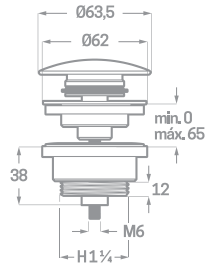

CLIC CLAC COMPACTA NEGRO MATE

Ref. 06430N

€ 11,96